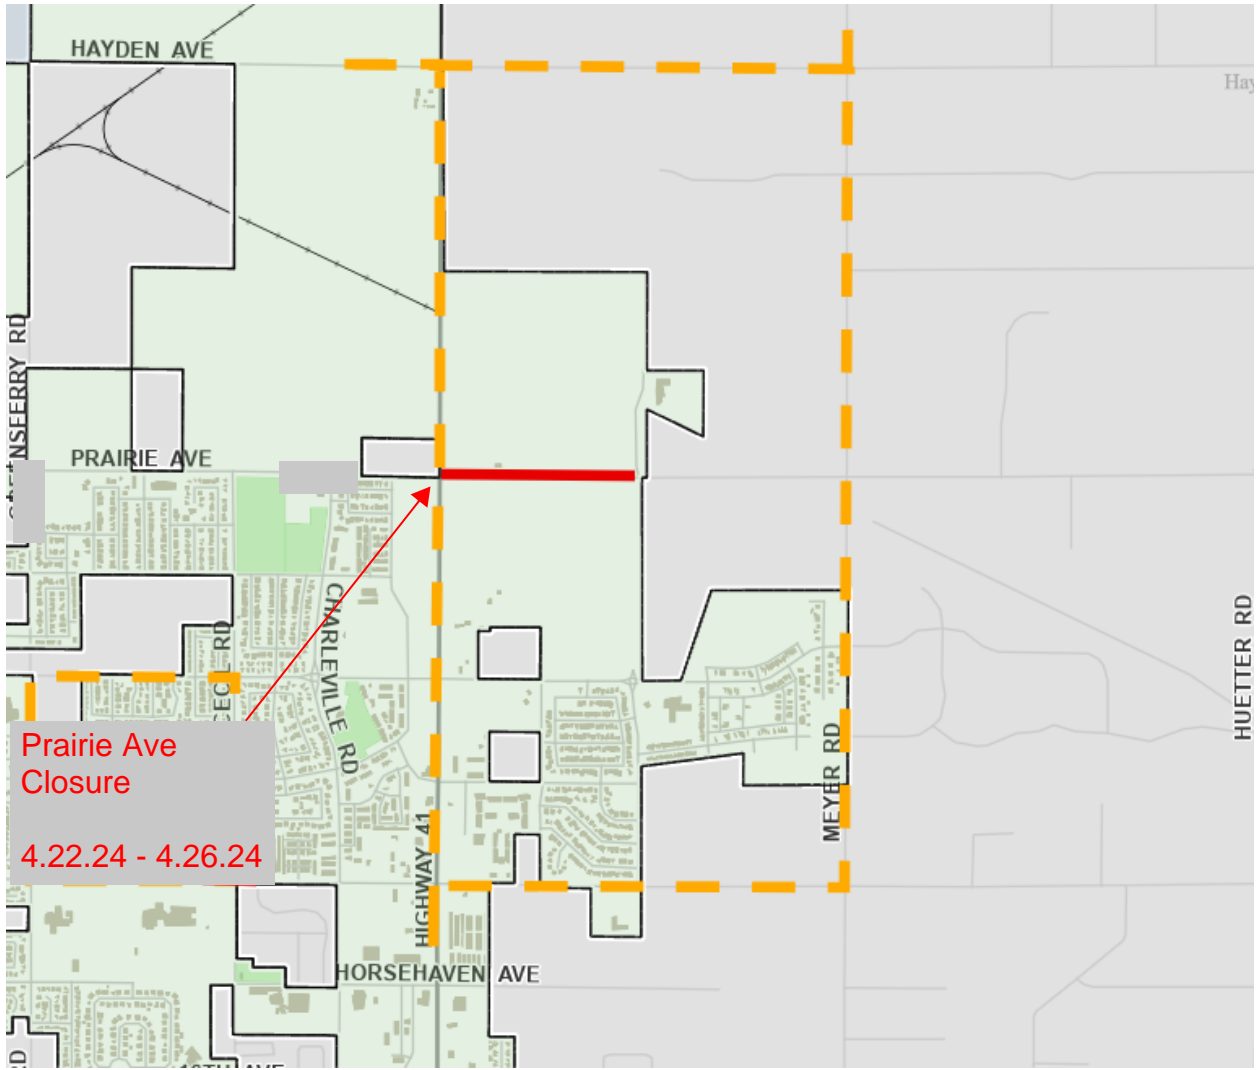

Prairie Ave
Closure
4.22.24 - 4.26.24